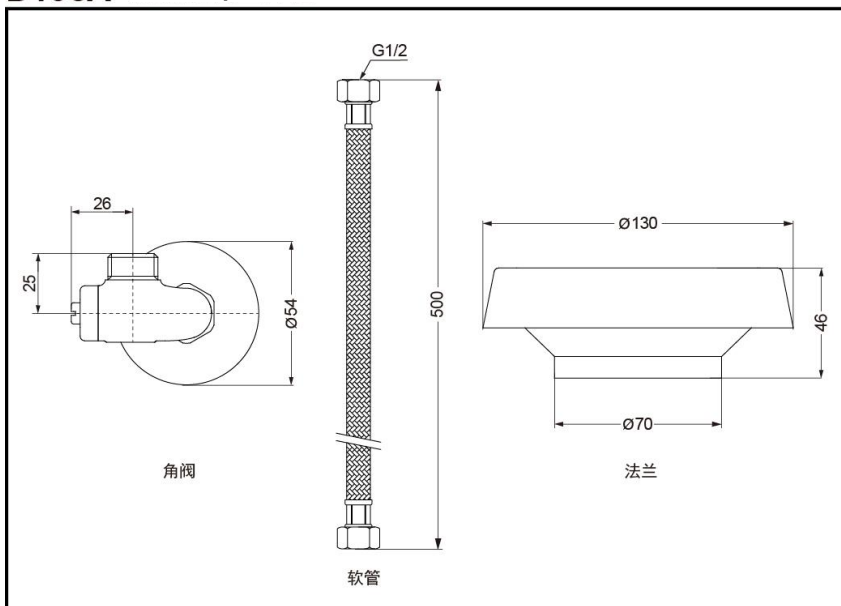

FEATURES

- Invisible installment, simple & neat.
- A set for inlet hose, valve and flange.

D106A · Three-piece Set for Toilet

TOTO(CHINA) CO.,LTD. All rights reserved.