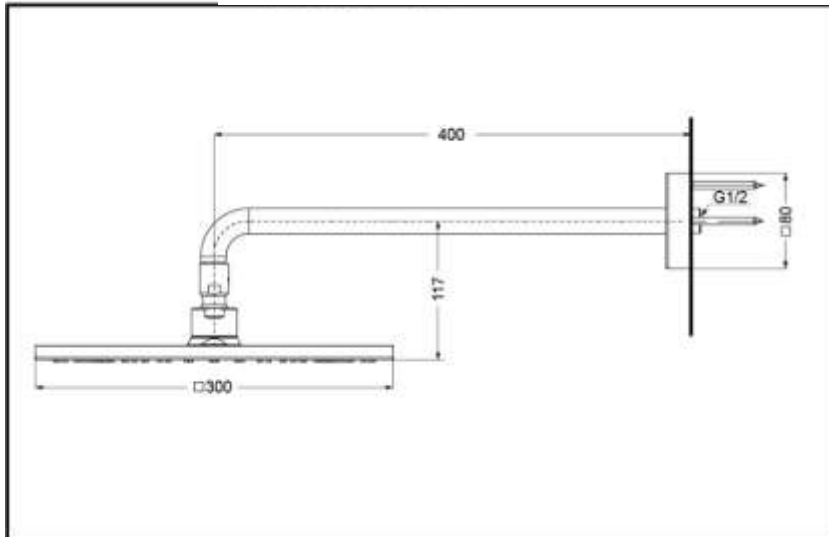

TOTO

Wall-Mount Shower Head

TBW08003C

TBW08003C#BN

TBW08003C#PFG

TBW08003C#PBR

FEATURES

- elegant and graceful in appearance.
- Clever atmospheric modeling creates a concise bathroom environment.
- Abundant large particles of water droplets relax the body and mind, and bring luxurious flushing feeling.
- Simple installation and convenient use.

COMFORT
WAVE

CR

#BN

#PFG

#PBR

TBW08003C Wall-Mount Shower Head

SPECIFICS

Water efficiency grade :
grade 3

Water Inlet Requirement :
0.05MPa(Dynamic Pressure)
~0.5MPa(Dynamic Pressure)
recommend : 0.15-0.5MPa
(Dynamic Pressure)

OTHERS

Series : G