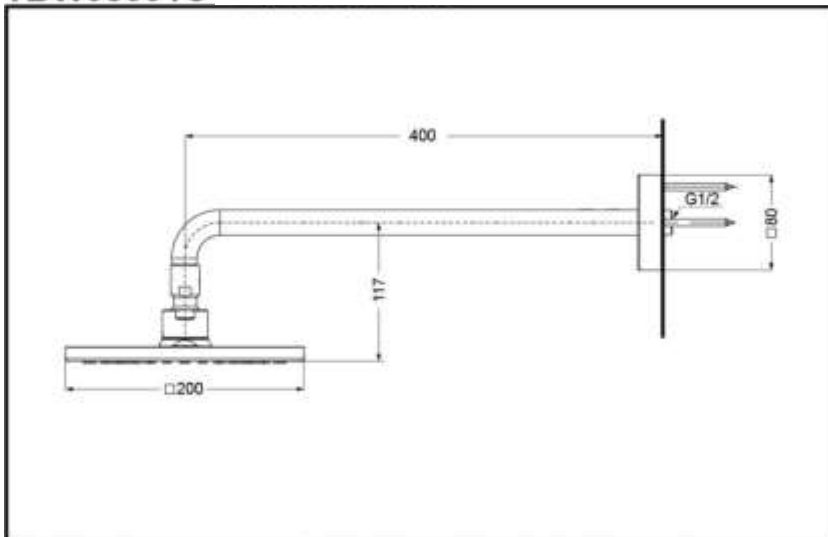

TOTO

Wall-Mount Shower Head

TBW08001C

TBW08001C#BN

TBW08001C#PFG

TBW08001C#PBR

FEATURES

- elegant and graceful in appearance.
- Clever atmospheric modeling creates a concise bathroom environment.
- Abundant large particles of water droplets relax the body and mind, and bring luxurious flushing feeling.
- Simple installation and convenient use.

COMFORT
WAVE

CR

#BN

#PFG

#PBR

TBW08001C Wall-Mount Shower Head

SPECIFICS

Water efficiency grade :
grade 3

Water Inlet Requirement :
0.05MPa(Dynamic Pressure)
~0.5MPa(Dynamic Pressure)
recommend : 0.15-0.5MPa
(Dynamic Pressure)

OTHERS

Series : G