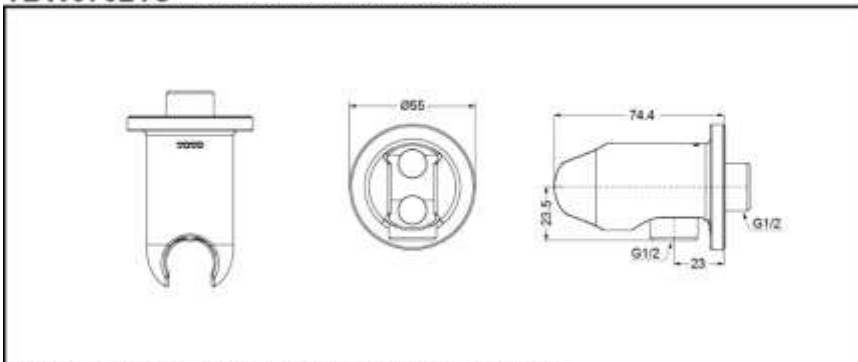

TBW07021C

TBW07021C#BN

TBW07021C#PFG

TBW07021C#PBR

FEATURES

- elegant and graceful in appearance。
- Beautiful curves, showing noble qualities。
- Simple installation and flexible operation。

CR

#BN

#PFG

#PBR

TBW07021C Wall-Mounted Hand Shower inlet

SPECIFICS

Water Inlet Requirement :
0.05MPa(Dynamic Pressure)
~1.0MPa(Static Pressure)

OTHERS

Series : G