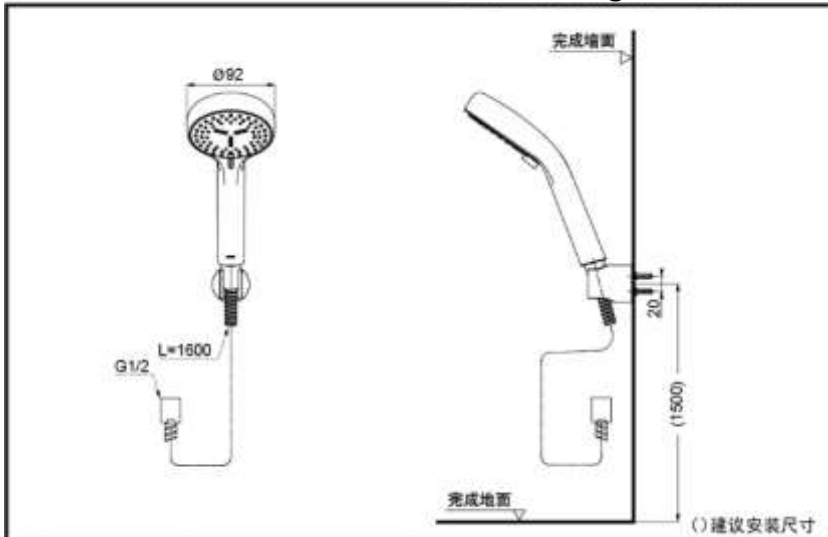

TBW07012C
TBW07012C1

(2 Modes)

COMFORT
WAVE

INTENSE
WAVE

FEATURES

- It has a strong sense of modernity and universal design .
- The newly arranged water outlets provide a thorough bathing feeling .
- Innovative Jinxing water bath technology, such as deep massage, provides a thorough bath experience .
- Slide to switch water outlet mode, flexible operation .

TBW07012C/TBW07012C1 Wall-Hung Hand Shower

SPECIFICS

Water efficiency grade :

TBW07012C grade 3

TBW07012C1 grade 2

Water Inlet Requirement :

0.05MPa(Dynamic Pressure)

~0.5MPa(Dynamic Pressure)