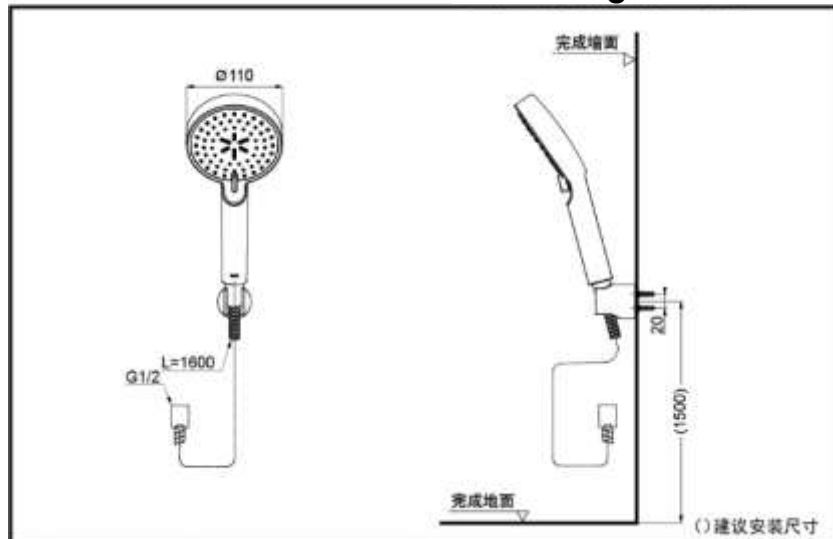

### FEATURES

- It has a strong sense of modernity and universal design。
- The newly arranged water outlets provide a thorough bathing feeling。
- Innovative Jinxing water bath technology, such as deep massage, provides a thorough bath experience。
- Slide to switch water outlet mode, flexible operation。

### TBW07009C/TBW07009C1 Wall-Hung Hand Shower