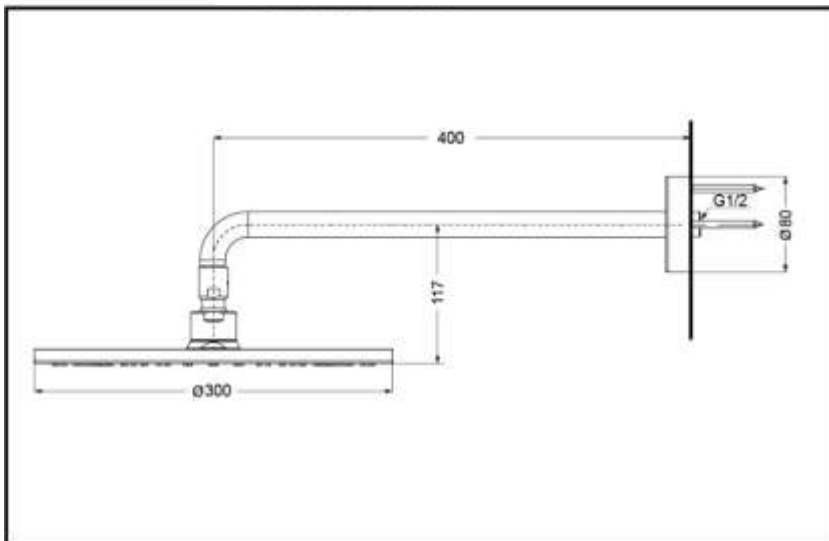

TOTO

Wall-Mount Shower Head

TBW07003C

TBW07003C#BN

TBW07003C#PFG

TBW07003C#PBR

FEATURES

- elegant and graceful in appearance.
- Beautiful curves, showing noble qualities.
- Abundant large particles of water droplets relax the body and mind, and bring luxurious flushing feeling.
- Simple installation and convenient use.

COMFORT
WAVE

CR

#BN

#PFG

#PBR

TBW07003C Wall-Mount Shower Head

SPECIFICS

Water efficiency grade :
grade 3

Water Inlet Requirement :
0.05MPa(Dynamic Pressure)
~0.5MPa(Dynamic Pressure)
recommend : 0.15-0.5MPa
(Dynamic Pressure)

OTHERS

Series : G