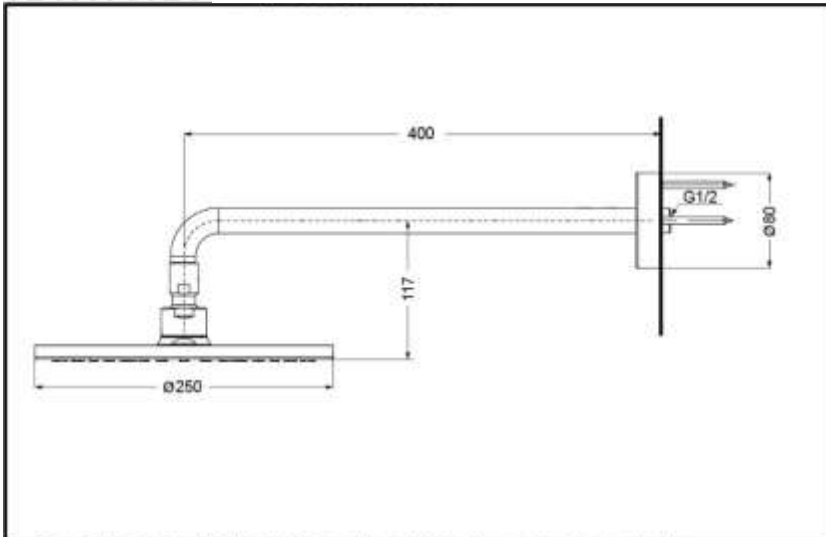

TOTO

Wall-Mount Shower Head

TBW07002C

TBW07002C#BN

TBW07002C#PFG

TBW07002C#PBR

FEATURES

- elegant and graceful in appearance.
- Beautiful curves, showing noble qualities.
- Abundant large particles of water droplets relax the body and mind, and bring luxurious flushing feeling.
- Simple installation and convenient use.

COMFORT
WAVE

CR

#BN

#PFG

#PBR

TBW07002C Wall-Mount Shower Head

TOTO(CHINA) CO.,LTD. All rights reserved.
TOTO(CHINA) CO.,LTD. www.toto.com.cn

SPECIFICS

Water efficiency grade :
grade 3

Water Inlet Requirement :
0.05MPa(Dynamic Pressure)
~0.5MPa(Dynamic Pressure)
recommend : 0.15-0.5MPa
(Dynamic Pressure)

OTHERS

Series : G