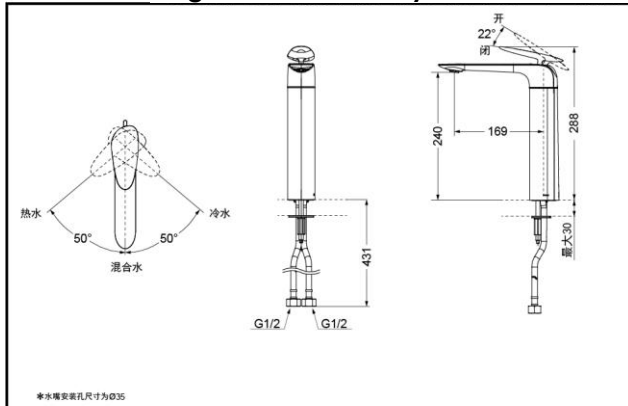

SPECIFICS

Water Inlet Requirement:
0.05MPa(Dynamic Pressure)~1.0MPa(Static Pressure)
Water Efficiency: Grade1
Spout: Bubbler equipped

Others

Series: ZA

TLP03301B Single-Lever Lavatory Faucet

*TOTO(CHINA) CO.,LTD. All rights reserved.

TLP03302B Single-Lever Lavatory Faucet

*TOTO(CHINA) CO.,LTD. All rights reserved.

TOTO(CHINA) CO.,LTD. www.toto.com.cn