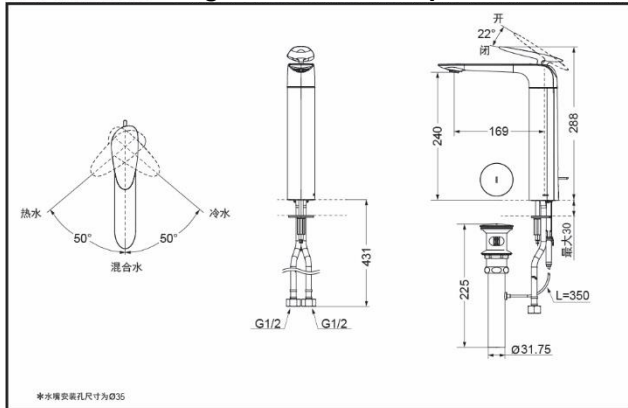

TOTO

Single-Lever Lavatory Faucet

TLP03301B
(W/ pop-up waste)

TLP03302B
(W/O pop-up waste)

TLP03301B
TLP03302B

**Comfort
Glide**

Water Saving

**reddot award 2019
winner**

SPECIFICS

Water Inlet Requirement:
0.05MPa(Dynamic Pressure)~1.0MPa(Static Pressure)
Water Efficiency: Grade1
Spout: Bubbler equipped

Others

Series: ZA

TLP03301B Single-Lever Lavatory Faucet

*TOTO(CHINA) CO.,LTD. All rights reserved.