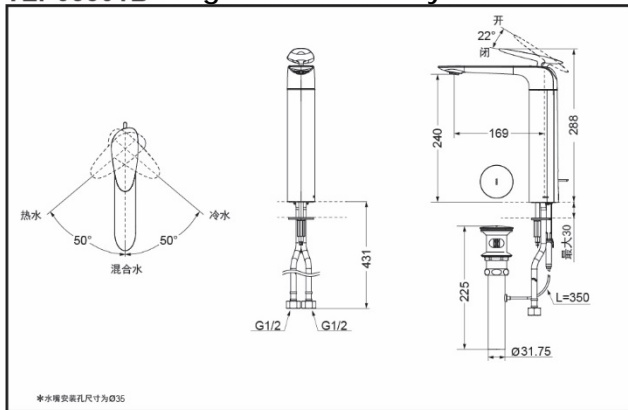

TLP03301B Single-Lever Lavatory Faucet

*TOTO(CHINA) CO.,LTD. All rights reserved.