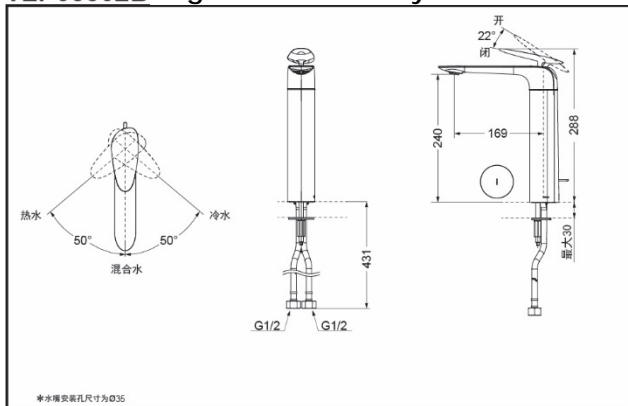

TLP03302B Single-Lever Lavatory Faucet

*TOTO(CHINA) CO.,LTD. All rights reserved.

TOTO(CHINA) CO.,LTD. www.toto.com.cn