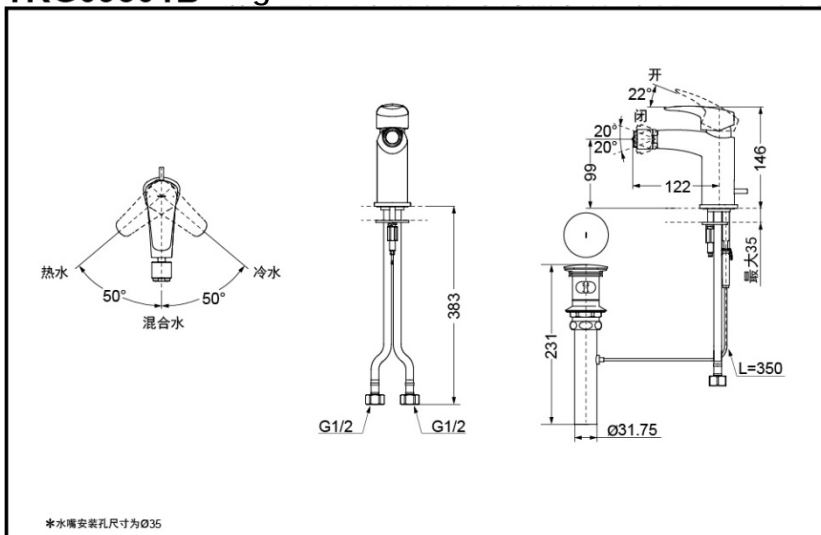

TOTO Single-Lever Bidet Faucet (W/ pop-up waste)

TRG09301B
(W/ pop-up waste)

TRG09301B

FEATURES

- Elegant appearance.
- Beautiful curves reveal elegant taste.
- Easy installation and usage.
- Unique aerial technology , smooth and moderate flow presents more comfort experience and saves water as well.

SPECIFICS

Water Inlet Requirement:
0.05MPa(Dynamic Pressure)~1.0MPa(Static Pressure)

Water Efficiency: Grade1
Spout: Bubbler equipped

TRG09301B Single-Lever Bidet Faucet

*TOTO(CHINA) CO.,LTD. All rights reserved.