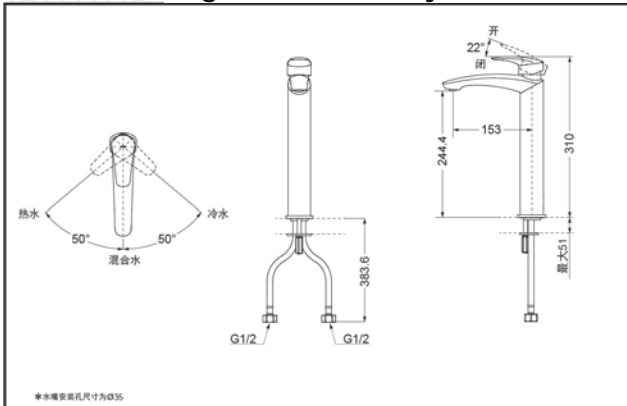

SPECIFICS

Water Inlet Requirement :
0.05MPa(Dynamic Pressure)~1.0MPa(Static Pressure)

Water Efficiency : Grade1
Spout : Bubbler equipped

Others

Series : GM

TLG09305B Single-Lever Lavatory Faucet

*TOTO(CHINA) CO.,LTD. All rights reserved.

TLG09306B Single-Lever Lavatory Faucet

*TOTO(CHINA) CO.,LTD. All rights reserved.

TOTO(CHINA) CO.,LTD. www.toto.com.cn