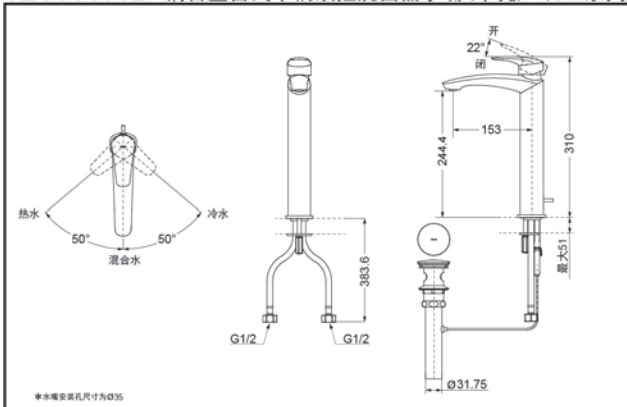

SPECIFICS

Water Inlet Requirement :
0.05MPa(Dynamic Pressure)~1.0MPa(Static Pressure)

Water Efficiency : Grade1
Spout : Bubbler equipped

Others

Series : GM

TLG09305B Single-Lever Lavatory Faucet

*TOTO(CHINA) CO.,LTD. All rights reserved.

TLG09306B Single-Lever Lavatory Faucet

*TOTO(CHINA) CO.,LTD. All rights reserved.

TOTO(CHINA) CO.,LTD. www.toto.com.cn