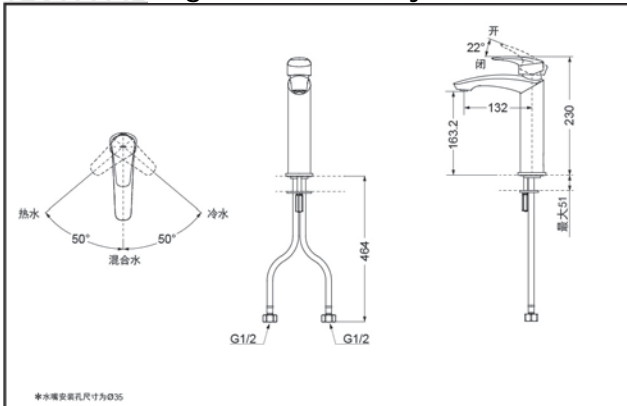

SPECIFICS

Water Inlet Requirement :
0.05MPa(Dynamic
Pressure)~1.0MPa(Static
Pressure)

Water Efficiency : Grade1
Spout : Bubbler equipped

Others

Series : GM

TLG09303B Single-Lever Lavatory Faucet

*TOTO(CHINA) CO.,LTD. All rights reserved.

TLG09304B Single-Lever Lavatory Faucet

*TOTO(CHINA) CO.,LTD. All rights reserved.

TOTO(CHINA) CO.,LTD. www.toto.com.cn