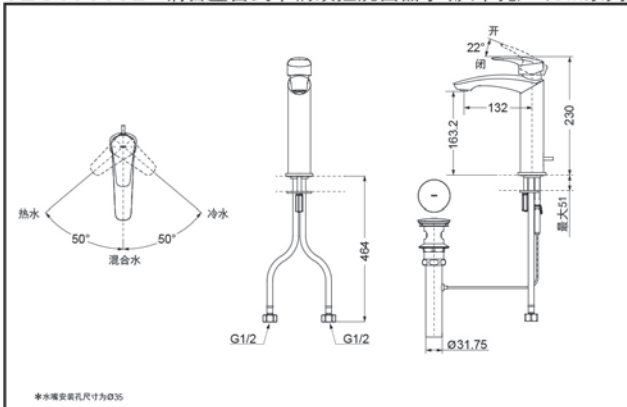

SPECIFICS

Water Inlet Requirement :
0.05MPa(Dynamic
Pressure)~1.0MPa(Static
Pressure)

Water Efficiency : Grade1
Spout : Bubbler equipped

Others

Series : GM

TLG09303B Single-Lever Lavatory Faucet

*TOTO(CHINA) CO.,LTD. All rights reserved.

TLG09304B Single-Lever Lavatory Faucet

*TOTO(CHINA) CO.,LTD. All rights reserved.

TOTO(CHINA) CO.,LTD. www.toto.com.cn