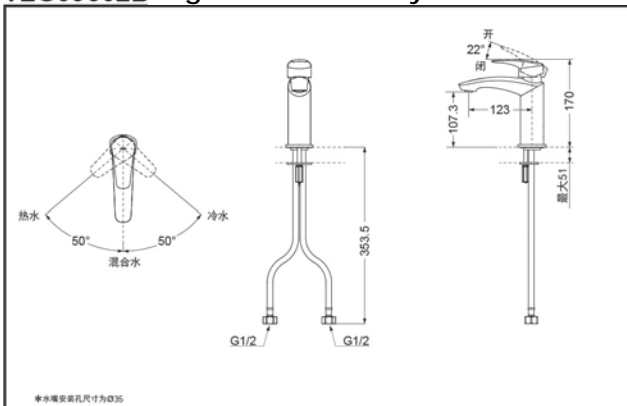

TLG09302B Single-Lever Lavatory Faucet

*TOTO(CHINA) CO.,LTD. All rights reserved.

TOTO(CHINA) CO.,LTD. www.toto.com.cn