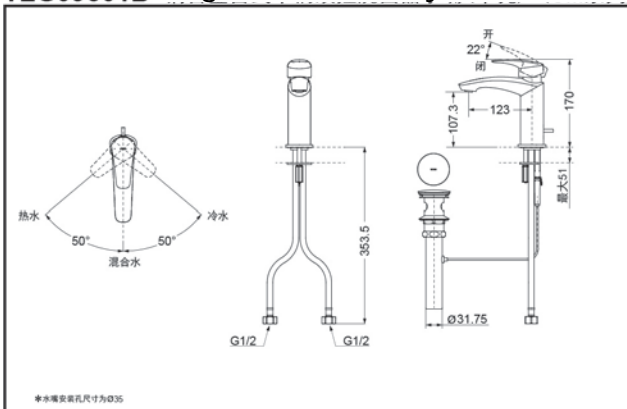

TLG09301B Single-Lever Lavatory Faucet

*TOTO(CHINA) CO.,LTD. All rights reserved.