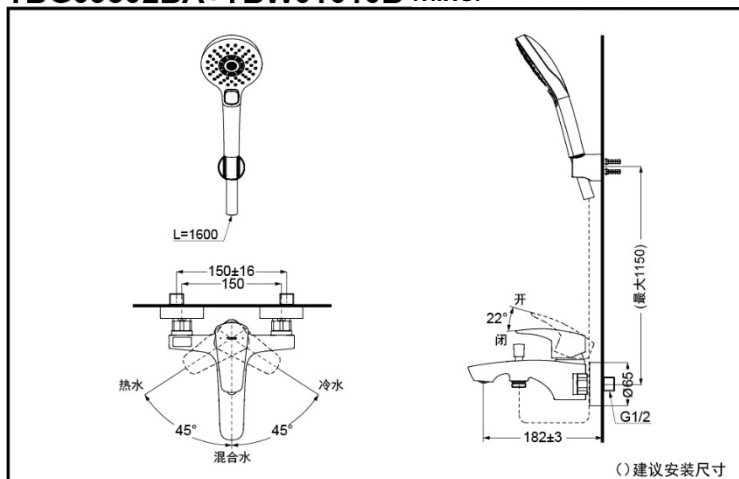

TOTO | Wall-Mount Single-Lever Bath & Shower Mixer

TBG09302BA
(W/ pop-up waste)

TBW01010B

Comfort
Glide

TBG09302BA
TBW01010B

FEATURES

- Elegant appearance.
- Beautiful curves reveal elegant taste.
- Easy installation and usage.

SPECIFICS

Water Inlet Requirement:
0.05MPa (Dynamic Pressure) ~ 1.0MPa (Static Pressure)

Water Efficiency:
Grade2 (Hand Shower)

Others

Series: GM
Recommend fittings: G series
Hand Shower

Wall-Mount Single-Lever Shower
TBG09302BA+TBW01010B Mixer