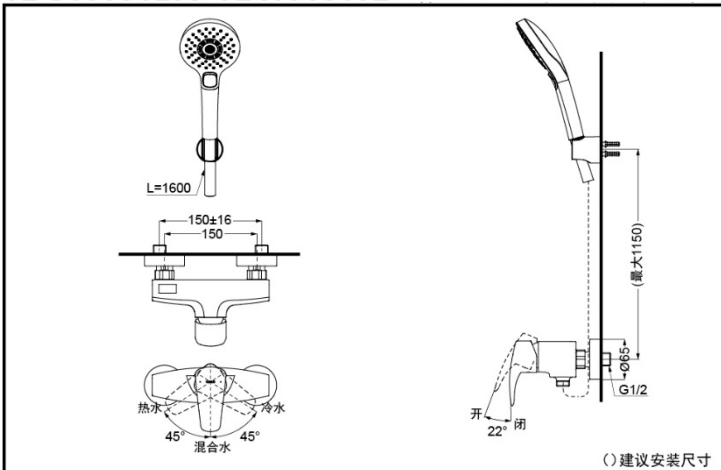

TBG09301BA+TBW01010B Wall-Mount Single-Lever Shower Mixer

*TOTO公司保留对其产品技术和尺寸更改的权利 届时 恕不另行通知
*TOTO(CHINA) CO.,LTD. All rights reserved.

Others

Series: GM
Recommend fittings: G series
Hand Shower