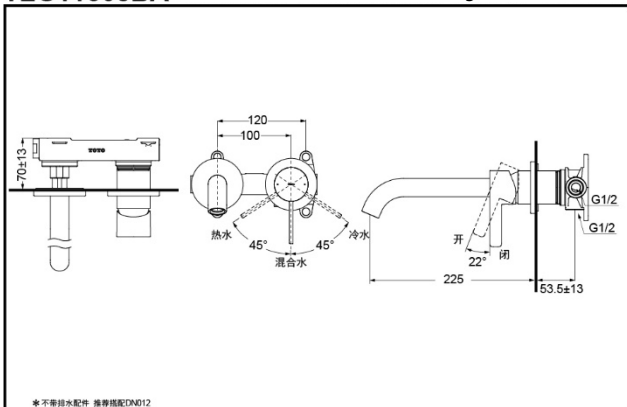

TLG11308BA Wall-Mounted Lavatory Faucet

*TOTO(CHINA) CO.,LTD. All rights reserved.

TOTO(CHINA) CO.,LTD. www.toto.com.cn

Others

Series: GF