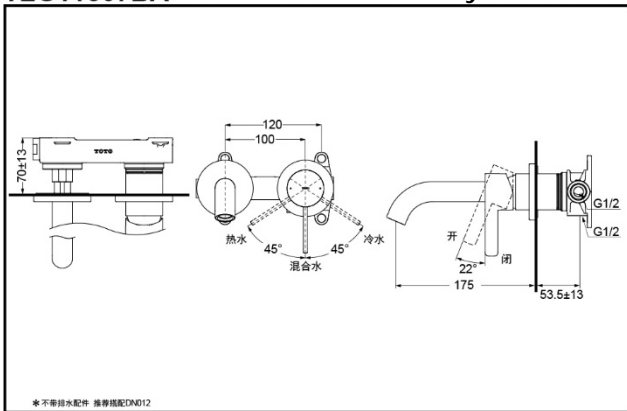

TOTO

Wall-Mounted Lavatory Faucet

TLG11307BA
(W/ pop-up waste)

TLG11308BA
(W/O pop-up waste)

Comfort
Glide

Water Saving

TLG11307BA
TLG11308BA

FEATURES

SPECIFICS

Water Inlet Requirement:
0.05MPa(Dynamic Pressure)~1.0MPa(Static Pressure)

Water Efficiency: Grade1
Spout: Bubbler equipped

TLG11307BA Wall-Mounted Lavatory Faucet

*TOTO(CHINA) CO.,LTD. All rights reserved.