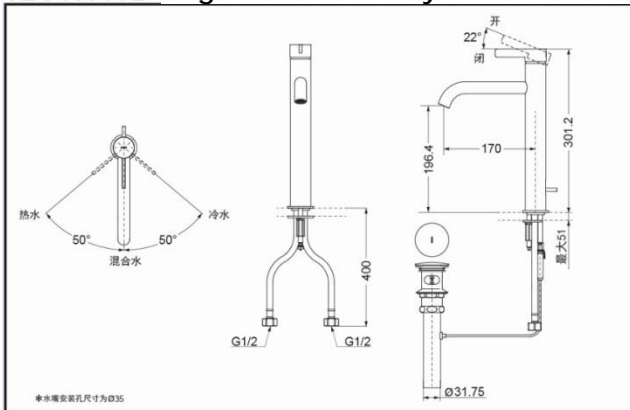

TLG11305B
(W/ pop-up waste)

TLG11306B
(W/O pop-up waste)

TLG11305B
TLG11306B

Comfort
Glide

Water Saving

FEATURES

- Elegant appearance.
- Beautiful curves reveal elegant taste.
- Easy installation and usage.
- Unique aerial technology , smooth and moderate flow presents more comfort experience and saves water as well.

SPECIFICS

Water Inlet Requirement :
0.05MPa(Dynamic Pressure)~1.0MPa(Static Pressure)

Water Efficiency : Grade1
Spout : Bubbler equipped

TLG11305B Single-Lever Lavatory Faucet

*TOTO(CHINA) CO.,LTD. All rights reserved.

TLG11306B Single-Lever Lavatory Faucet

*TOTO(CHINA) CO.,LTD. All rights reserved.

Others

Series : GF