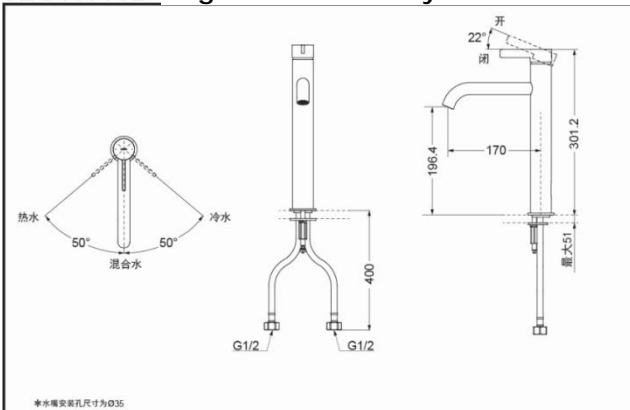

SPECIFICS

Water Inlet Requirement :
0.05MPa(Dynamic Pressure)~1.0MPa(Static Pressure)

Water Efficiency : Grade1
Spout : Bubbler equipped

TLG11305B Single-Lever Lavatory Faucet

*TOTO(CHINA) CO.,LTD. All rights reserved.

TLG11306B Single-Lever Lavatory Faucet

*TOTO(CHINA) CO.,LTD. All rights reserved.

Others

Series : GF