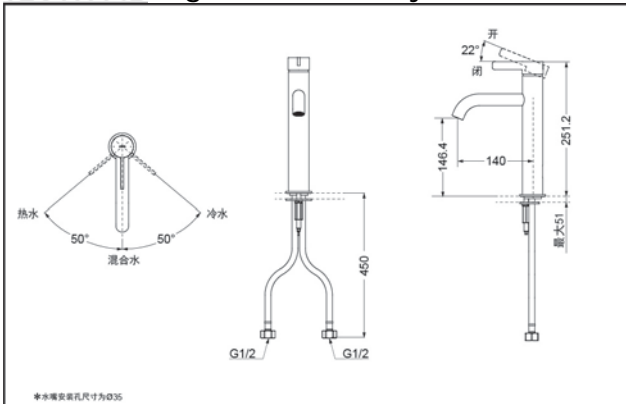

SPECIFICS

Water Inlet Requirement :
0.05MPa(Dynamic
Pressure)~1.0MPa(Static
Pressure)

Water Efficiency : Grade1
Spout : Bubbler equipped

Others

Series : GF

TLG11303B Single-Lever Lavatory Faucet

*TOTO(CHINA) CO.,LTD. All rights reserved.

TLG11304B Single-Lever Lavatory Faucet

*TOTO(CHINA) CO.,LTD. All rights reserved.

TOTO(CHINA) CO.,LTD. www.toto.com.cn