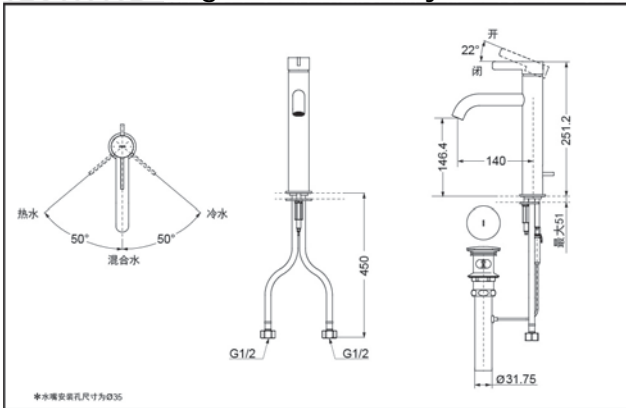

SPECIFICS

Water Inlet Requirement :
0.05MPa(Dynamic
Pressure)~1.0MPa(Static
Pressure)

Water Efficiency : Grade1
Spout : Bubbler equipped

Others

Series : GF

TLG11303B Single-Lever Lavatory Faucet

*TOTO(CHINA) CO.,LTD. All rights reserved.

TLG11304B Single-Lever Lavatory Faucet

*TOTO(CHINA) CO.,LTD. All rights reserved.

TOTO(CHINA) CO.,LTD. www.toto.com.cn