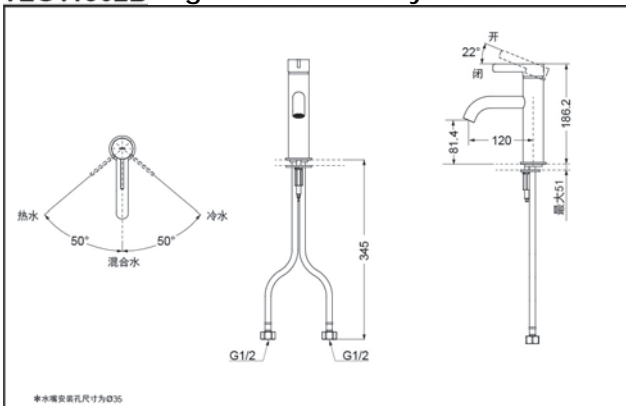

SPECIFICS

Water Inlet Requirement :
0.05MPa(Dynamic
Pressure)~1.0MPa(Static
Pressure)

Water Efficiency : Grade1
Spout : Bubbler equipped

Others

Series : GF

TLG11301B Single-Lever Lavatory Faucet

*TOTO(CHINA) CO.,LTD. All rights reserved.

TLG11302B Single-Lever Lavatory Faucet

*TOTO(CHINA) CO.,LTD. All rights reserved.

TOTO(CHINA) CO.,LTD. www.toto.com.cn