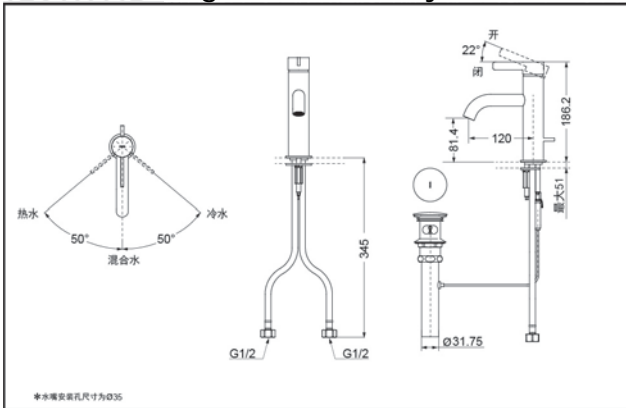

SPECIFICS

Water Inlet Requirement :
0.05MPa(Dynamic
Pressure)~1.0MPa(Static
Pressure)

Water Efficiency : Grade1
Spout : Bubbler equipped

Others

Series : GF

TLG11301B Single-Lever Lavatory Faucet

*TOTO(CHINA) CO.,LTD. All rights reserved.

TLG11302B Single-Lever Lavatory Faucet

*TOTO(CHINA) CO.,LTD. All rights reserved.

TOTO(CHINA) CO.,LTD. www.toto.com.cn