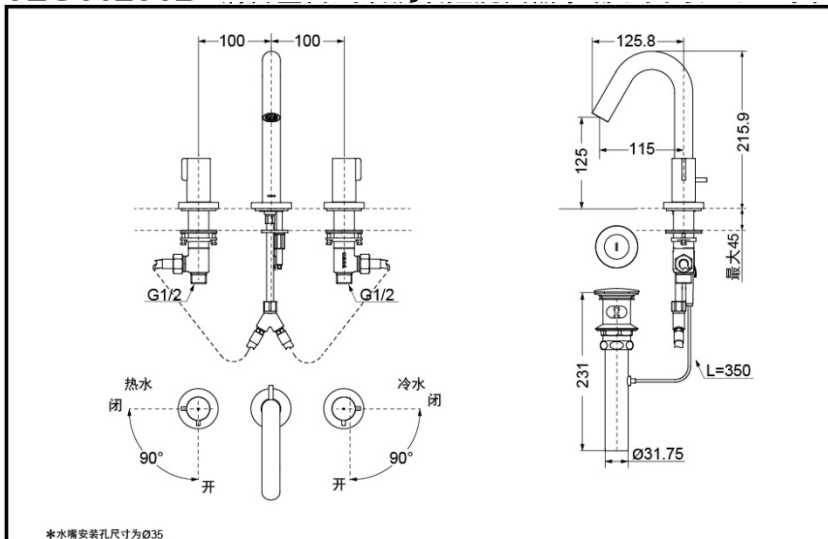

TLG11201B 3 Holes Lavatory Faucet

*TOTO(CHINA) CO.,LTD. All rights reserved.

Others

Series: GF