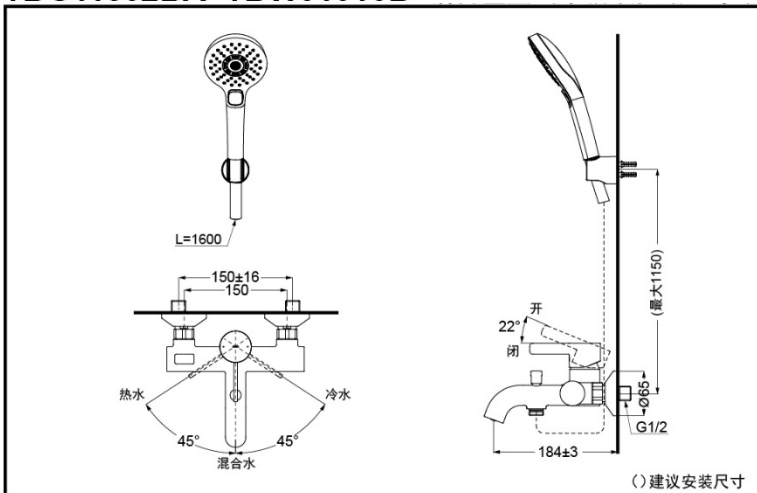

Wall-Mount Single-Lever Shower TBG11302BA+TBW01010B Mixer

*TOTO(CHINA) CO.,LTD. All rights reserved.

Others

Series: GF
Recommend fittings: G series
Hand Shower