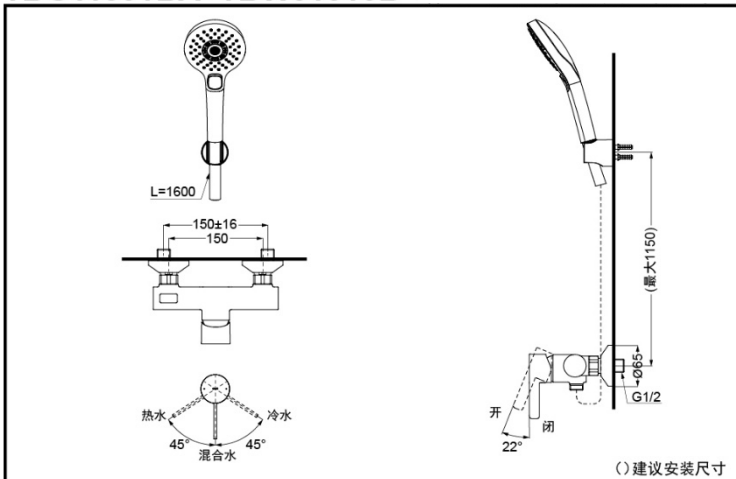

TOTO

Wall-Mount Single-Lever Shower Mixer

TBG11301BA
(W/ pop-up waste)

TBW01010B

Comfort
Glide

TBG11301BA
TBW01010B

FEATURES

- Elegant appearance.
- Beautiful curves reveal elegant taste.
- Easy installation and usage.

SPECIFICS

Water Inlet Requirement:
0.05MPa (Dynamic Pressure) ~ 1.0MPa (Static Pressure)

Water Efficiency:
Grade2 (Hand Shower)

TBG11301BA+TBW01010B Wall-Mount Single-Lever Shower Mixer

*TOTO(CHINA) CO.,LTD. All rights reserved.