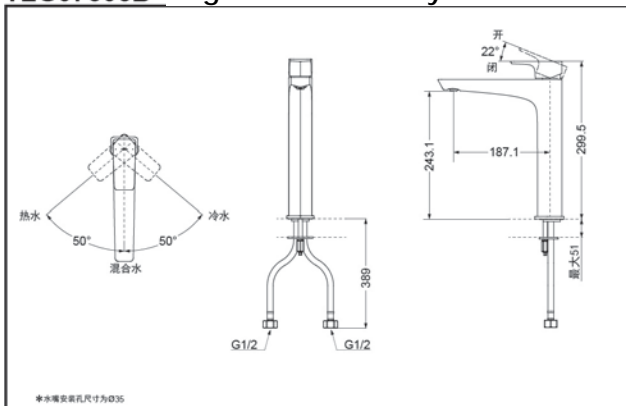

TLG07306B Single-Lever Lavatory Faucet

*TOTO(CHINA) CO.,LTD. All rights reserved.