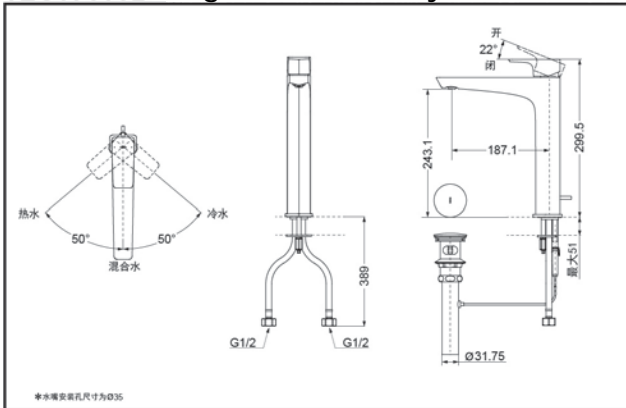

TLG07305B Single-Lever Lavatory Faucet

*TOTO(CHINA) CO.,LTD. All rights reserved.