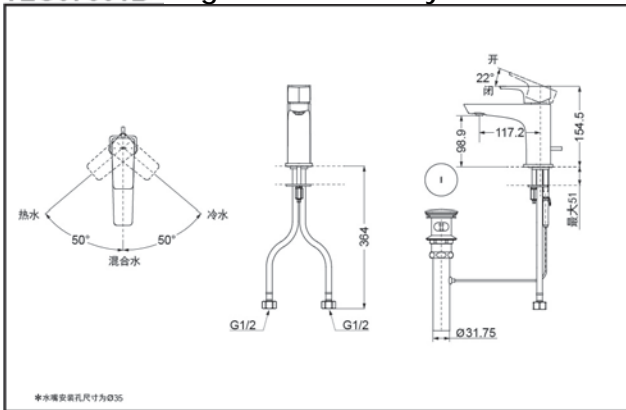

SPECIFICS

Water Inlet Requirement :
0.05MPa(Dynamic
Pressure)~1.0MPa(Static
Pressure)

Water Efficiency : Grade1
Spout : Bubbler equipped

Others

Series : GE

TLG07301B Single-Lever Lavatory Faucet

*TOTO(CHINA) CO.,LTD. All rights reserved.

TLG07302B Single-Lever Lavatory Faucet

*TOTO(CHINA) CO.,LTD. All rights reserved.