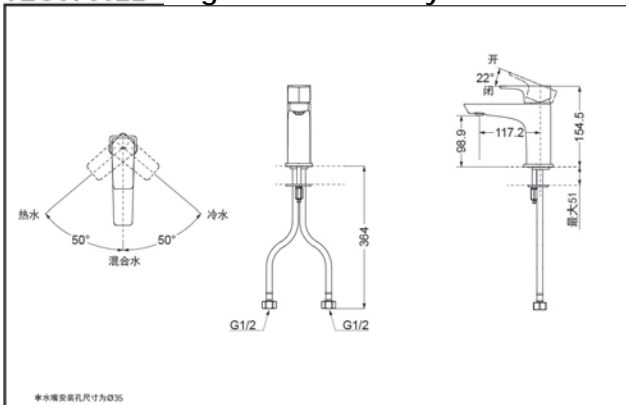

SPECIFICS

Water Inlet Requirement :
0.05MPa(Dynamic
Pressure)~1.0MPa(Static
Pressure)

Water Efficiency : Grade1
Spout : Bubbler equipped

Others

Series : GE

TLG07301B Single-Lever Lavatory Faucet

*TOTO(CHINA) CO.,LTD. All rights reserved.

TLG07302B Single-Lever Lavatory Faucet

*TOTO(CHINA) CO.,LTD. All rights reserved.