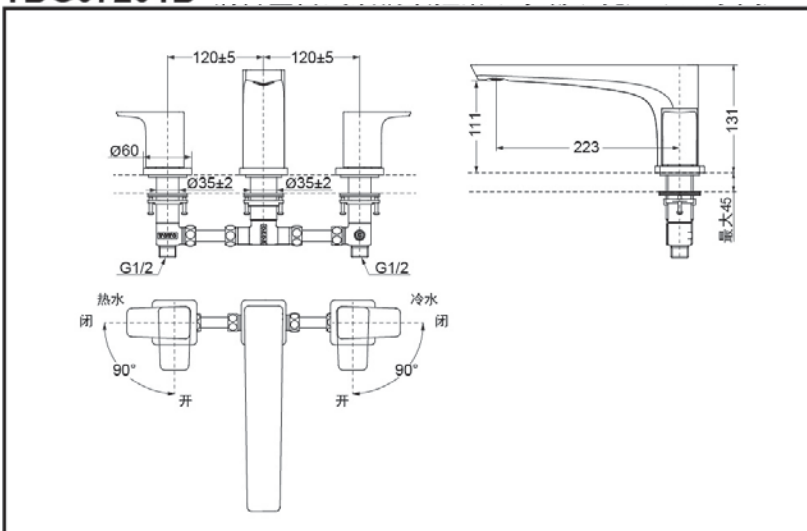

TBG07201B

FEATURES

- Elegant appearance.
- Beautiful curves reveal elegant taste.
- Easy installation and usage.

SPECIFICS

Water Inlet Requirement :
0.05MPa(Dynamic
Pressure)~1.0MPa(Static
Pressure)

TBG07201B Deck-Mount Tub Filler