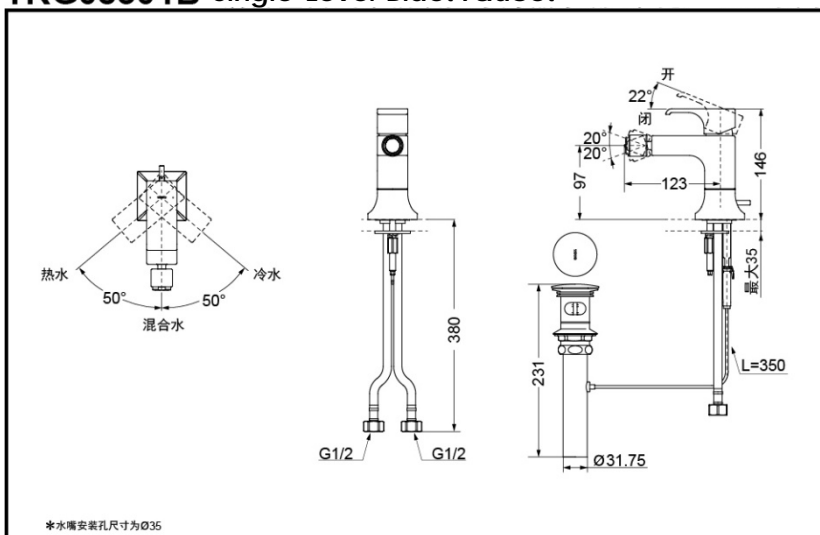

# TOTO Single-Lever Bidet Faucet (W/ pop-up waste)

TRG08301B  
(W/ pop-up waste)

Comfort  
Glide

WATER  
SAVING

## SPECIFICS

**Water Inlet Requirement:**  
0.05MPa(Dynamic Pressure)~1.0MPa(Static Pressure)

**Water Efficiency:** Grade1  
**Spout:** Bubbler equipped

## TRG08301B Single-Lever Bidet Faucet

\*TOTO(CHINA) CO.,LTD. All rights reserved.

TOTO(CHINA) CO.,LTD. [www.toto.com.cn](http://www.toto.com.cn)

TRG08301B