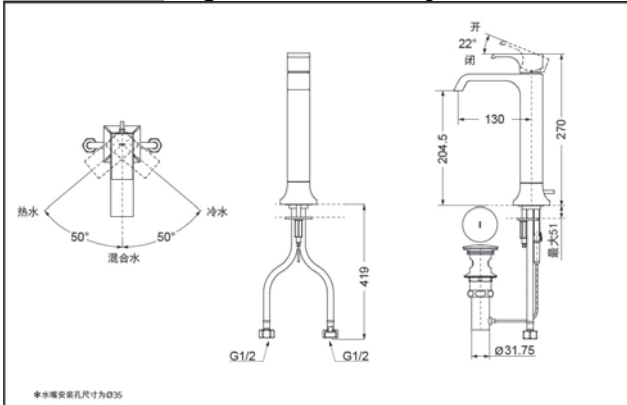

TOTO

Single-Lever Lavatory Faucet

TLG08305B
(W/ pop-up waste)

TLG08306B
(W/O pop-up waste)

TLG08305B
TLG08306B

Comfort
Glide

Water Saving

reddot award 2019
winner

SPECIFICS

Water Inlet Requirement :
0.05MPa(Dynamic
Pressure)~1.0MPa(Static
Pressure)
Water Efficiency : Grade1
Spout : Bubbler equipped

Others

Series : GC

TLG08305B Single-Lever Lavatory Faucet

*TOTO(CHINA) CO.,LTD. All rights reserved.

TLG08306B Single-Lever Lavatory Faucet

*TOTO(CHINA) CO.,LTD. All rights reserved.