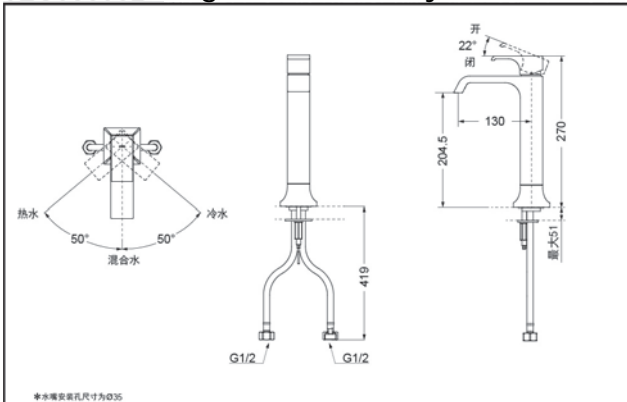

SPECIFICS

Water Inlet Requirement :
0.05MPa(Dynamic
Pressure)~1.0MPa(Static
Pressure)
Water Efficiency : Grade1
Spout : Bubbler equipped

Others

Series : GC

TLG08305B Single-Lever Lavatory Faucet

*TOTO(CHINA) CO.,LTD. All rights reserved.

TLG08306B Single-Lever Lavatory Faucet

*TOTO(CHINA) CO.,LTD. All rights reserved.