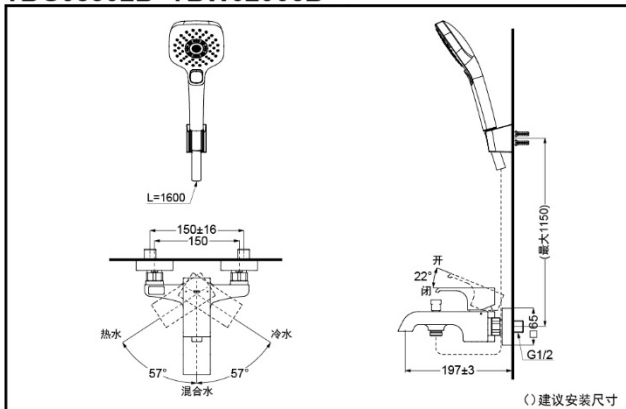

TOTO

Wall-Mount Single-Lever Bath & Shower Mixer

TBG08302B
(W/ pop-up waste)

TBW02006B

TBG08302B
TBW02006B

FEATURES

- Elegant appearance.
- Classical shape reveals elegant taste.
- Easy installation and usage.

SPECIFICS

Water Inlet Requirement:
0.05MPa (Dynamic Pressure) ~ 1.0MPa (Static Pressure)

Water Efficiency:
Grade2 (Hand Shower)

Others

Series: GC
Recommend fittings: G series
Hand Shower

Wall-Mount Single-Lever Shower

TBG08302B+TBW02006B Mixer

*TOTO(CHINA) CO.,LTD. All rights reserved.