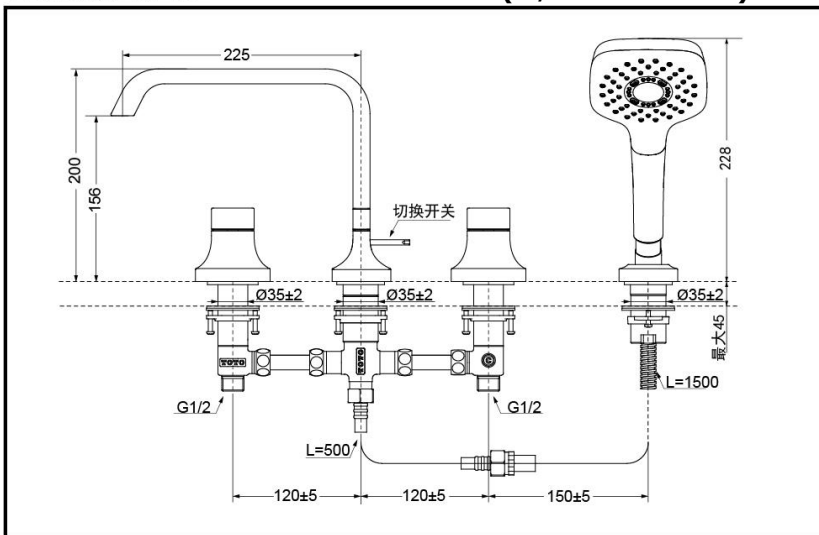

### SPECIFICS

**Water Inlet Requirement:**  
0.05MPa(Dynamic Pressure)~1.0MPa(Static Pressure)

**Water Efficiency:**  
Grade3(Hand Shower)

### TBG08202C Deck-Mount Tub Filler(W/ Hand Shower)

\*TOTO(CHINA) CO.,LTD. All rights reserved.