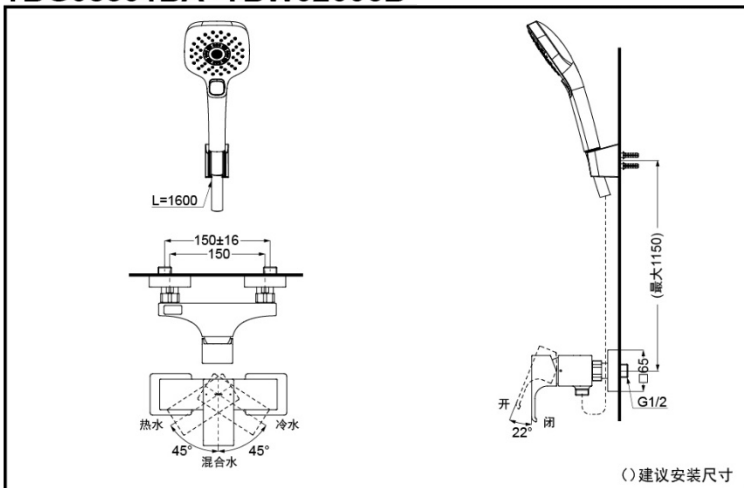

TOTO

Wall-Mount Single-Lever Shower Mixer

TBG08301BA
(W/ pop-up waste)

TBW02006B

Comfort
Glide

TBG08301BA
TBW02006B

FEATURES

- Elegant appearance.
- Classical shape reveals elegant taste.
- Easy installation and usage.

SPECIFICS

Water Inlet Requirement:
0.05MPa(Dynamic Pressure)~1.0MPa(Static Pressure)

Water Efficiency:
Grade2(Hand Shower)

TBG08301BA+TBW02006B Wall-Mount Single-Lever Shower Mixer

*TOTO(CHINA) CO.,LTD. All rights reserved.