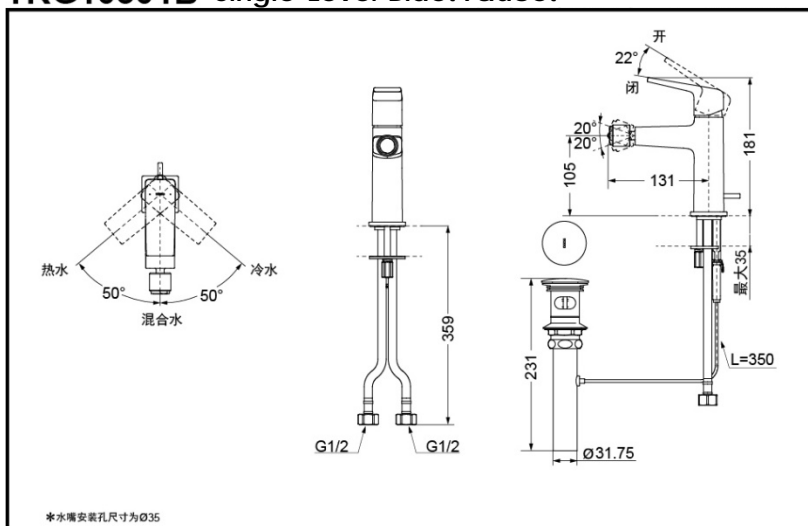

TOTO Single-Lever Bidet Faucet (W/ pop-up waste)

TRG10301B
(W/ pop-up waste)

Comfort
Glide

WATER
SAVING

TRG10301B

FEATURES

- Elegant appearance.
- Beautiful curves reveal elegant taste.
- Easy installation and usage.
- Unique aerial technology , smooth and moderate flow presents more comfort experience and saves water as well.

SPECIFICS

Water Inlet Requirement:
0.05MPa(Dynamic Pressure)~1.0MPa(Static Pressure)

Water Efficiency: Grade1
Spout: Bubbler equipped

TRG10301B Single-Lever Bidet Faucet

*水嘴安装孔尺寸为 $\varnothing 35$

©TOTO(CHINA) CO.,LTD. All rights reserved.