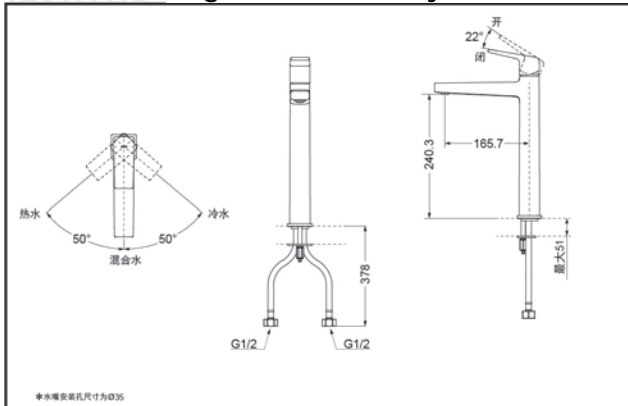

SPECIFICS

Water Inlet Requirement :
0.05MPa(Dynamic Pressure)~1.0MPa(Static Pressure)

Water Efficiency : Grade1
Spout : Bubbler equipped

Others

Series : GB

TLG10305B Single-Lever Lavatory Faucet

*TOTO(CHINA) CO.,LTD. All rights reserved.

TLG10306B Single-Lever Lavatory Faucet

*TOTO(CHINA) CO.,LTD. All rights reserved.