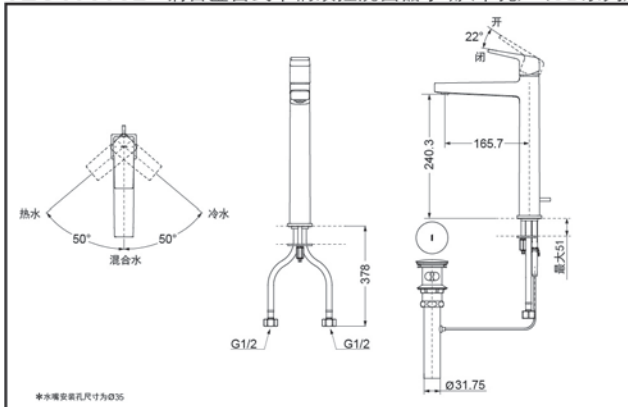

SPECIFICS

Water Inlet Requirement :
0.05MPa(Dynamic Pressure)~1.0MPa(Static Pressure)

Water Efficiency : Grade1
Spout : Bubbler equipped

Others

Series : GB

TLG10305B Single-Lever Lavatory Faucet

*TOTO(CHINA) CO.,LTD. All rights reserved.

TLG10306B Single-Lever Lavatory Faucet

*TOTO(CHINA) CO.,LTD. All rights reserved.