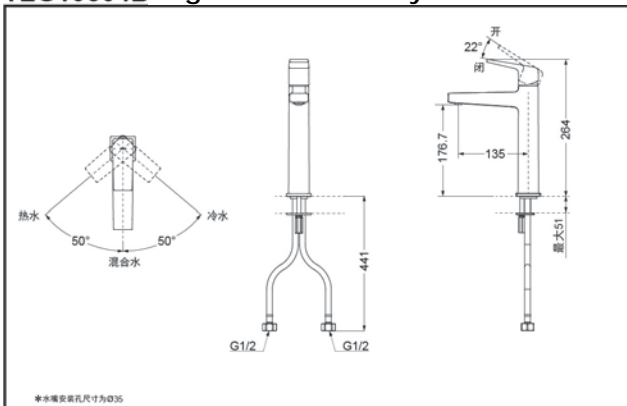

TLG10304B Single-Lever Lavatory Faucet

*TOTO(CHINA) CO.,LTD. All rights reserved.

TOTO(CHINA) CO.,LTD. www.toto.com.cn