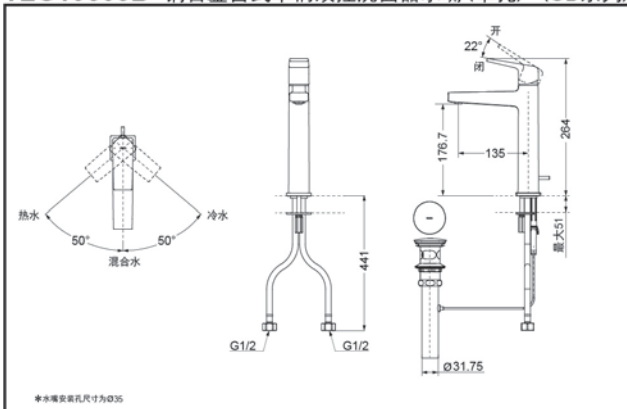

TLG10303B Single-Lever Lavatory Faucet

*TOTO(CHINA) CO.,LTD. All rights reserved.