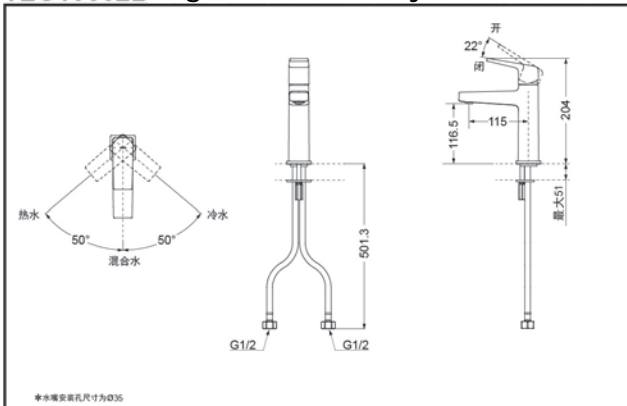

SPECIFICS

Water Inlet Requirement :
0.05MPa(Dynamic Pressure)~1.0MPa(Static Pressure)

Water Efficiency : Grade1
Spout : Bubbler equipped

Others

Series : GB

TLG10301B Single-Lever Lavatory Faucet

*TOTO(CHINA) CO.,LTD. All rights reserved.

TLG10302B Single-Lever Lavatory Faucet

*TOTO(CHINA) CO.,LTD. All rights reserved.