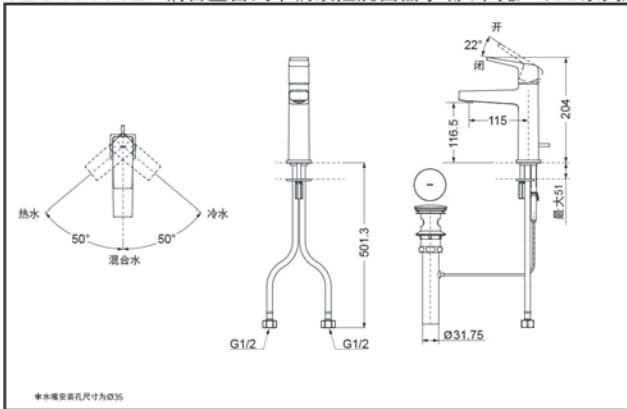

SPECIFICS

Water Inlet Requirement :
0.05MPa(Dynamic Pressure)~1.0MPa(Static Pressure)

Water Efficiency : Grade1
Spout : Bubbler equipped

Others

Series : GB

TLG10301B Single-Lever Lavatory Faucet

*TOTO(CHINA) CO.,LTD. All rights reserved.

TLG10302B Single-Lever Lavatory Faucet

*TOTO(CHINA) CO.,LTD. All rights reserved.