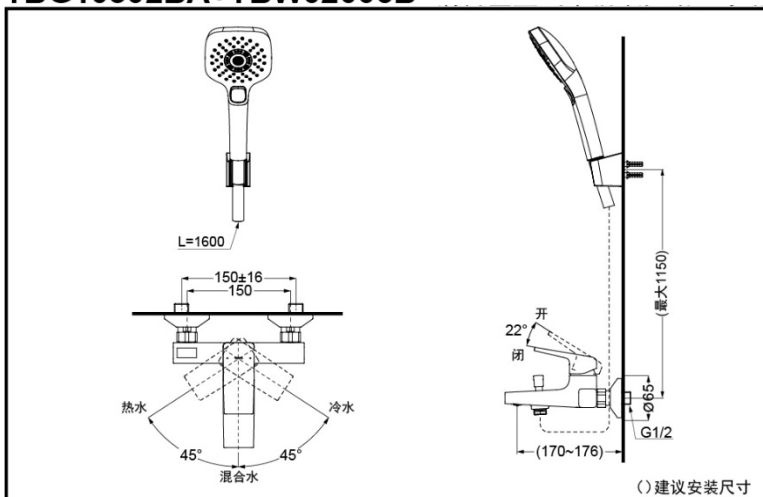

# TOTO | Wall-Mount Single-Lever Bath & Shower Mixer

TBG10302BA  
(W/ pop-up waste)

TBW02006B

Comfort  
Glide

TBG10302BA  
TBW02006B

## SPECIFICS

**Water Inlet Requirement:**  
0.05MPa(Dynamic Pressure)~1.0MPa(Static Pressure)

**Water Efficiency:**  
Grade2(Hand Shower)

Wall-Mount Single-Lever Shower  
TBG10302BA+TBW02006B Mixer

\*TOTO(CHINA) CO.,LTD. All rights reserved.