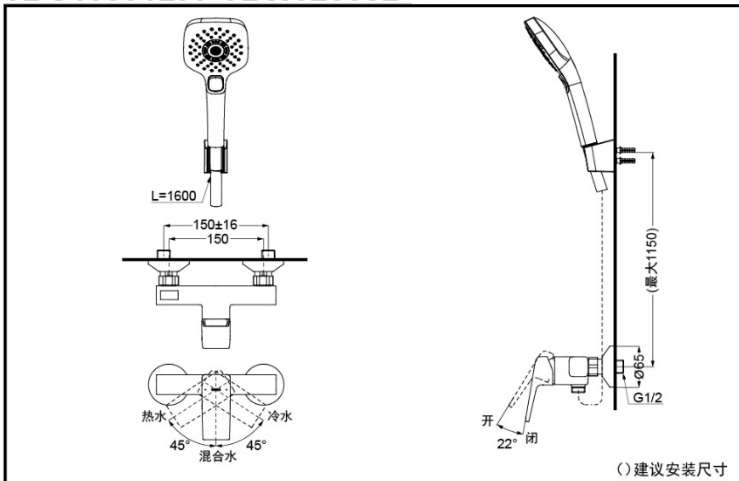

TOTO

Wall-Mount Single-Lever Shower Mixer

TBG10301BA
(W/ pop-up waste)

TBW02006B

Comfort
Glide

TBG10301BA
TBW02006B

FEATURES

- Elegant appearance.
- Beautiful curves reveal elegant taste.
- Easy installation and usage.

SPECIFICS

Water Inlet Requirement:
0.05MPa (Dynamic Pressure) ~ 1.0MPa (Static Pressure)

Water Efficiency:
Grade2 (Hand Shower)

Wall-Mount Single-Lever Shower
TBG10301BA+TBW02006B Mixer

*TOTO(CHINA) CO.,LTD. All rights reserved.