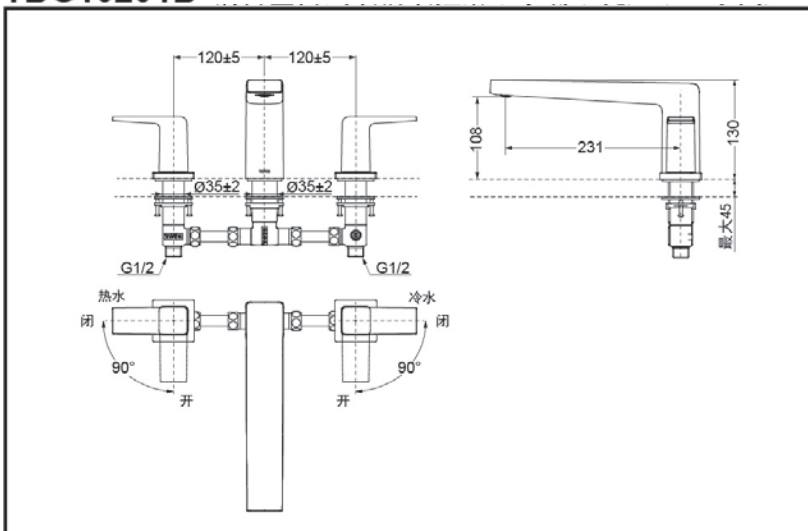

TBG10201B Deck-Mount Tub Filler

*TOTO(CHINA) CO.,LTD. All rights reserved.

Others

Series : GB