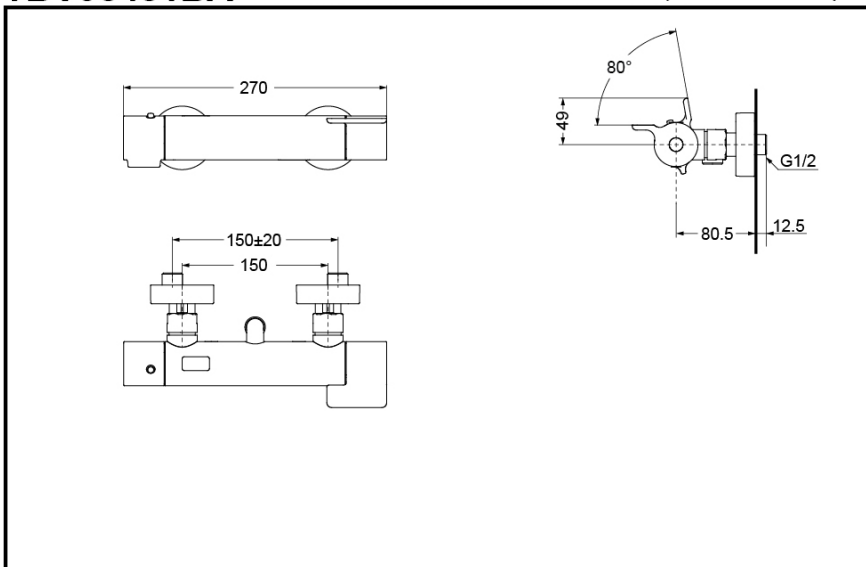

TOTO

Wall-Mount Shower Mixer(Thermostatic)

TBV03431BA

Safety
Thermo

FEATURES

- Elegant appearance.
- Beautiful curves reveal elegant taste.
- Easy installation and usage.

SPECIFICS

Water Inlet Requirement:
0.05MPa(Dynamic
Pressure)~1.0MPa(Static
Pressure)

TBV03431BA Wall-Mount Bath & Shower Mixer(Thermostatic)

*TOTO(CHINA) CO.,LTD. All rights reserved.

Others

Series: G series