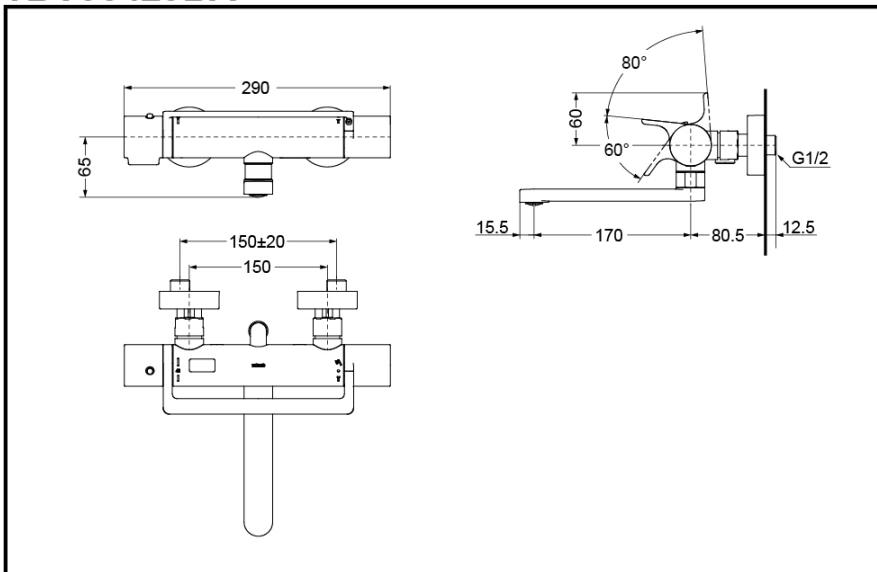

TOTO Wall-Mount Bath & Shower Mixer (Arched Lever/Thermostatic)

TBV03429BA

Safety
Thermo

FEATURES

- Elegant appearance.
- Beautiful curves reveal elegant taste.
- Easy installation and usage.

SPECIFICS

Water Inlet Requirement:
0.05MPa(Dynamic
Pressure)~1.0MPa(Static
Pressure)

TBV03429BA Wall-Mount Bath & Shower Mixer(Thermostatic)

*TOTO(CHINA) CO.,LTD. All rights reserved.

Others

Series: G series