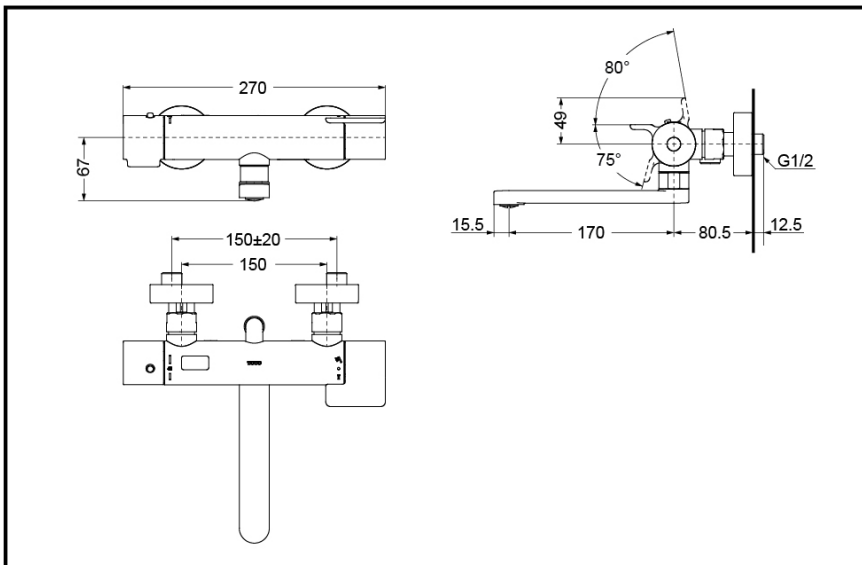

TBV03427BA Wall-Mount Bath & Shower Mixer(Thermostatic)

*TOTO(CHINA) CO.,LTD. All rights reserved.

Others

Series: G series