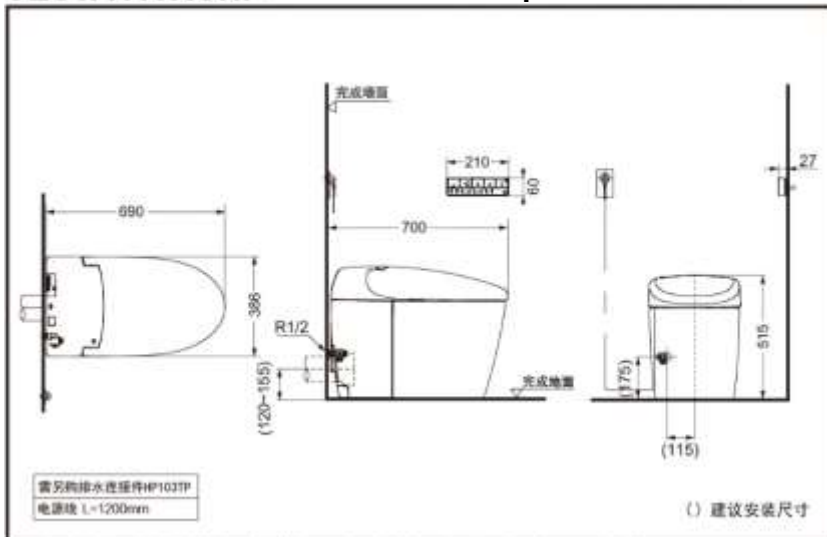

TOTO

NEOREST One-piece Toilet RS

NEOREST

reddot award 2022

CES8A410KCNP
Function part
TCF8A410KCN#W
Toilet part
CS921PB-8A410#XW
Toilet drain
HP103TP#00

FEATURES

- The soft curves of the shape give the entire space an impression of security, brightness, and cleanliness.
- The toilet seat adopts ergonomic circular arc design to ensure comfortable seating
- The function can be improved by one button, which is convenient for cleaning
- The new upgraded intelligent cleaning system brings a more comfortable and clean experience.

AUTO FLUSH

WARM AIR DRYING

HEATED SEAT

DEODORIZER

CES8A410KCNP NEOREST One-piece Toilet

SPECIFICS

Size : 690*386*515mm

Dual Flush Volume : 3.0L/4.5L

Nominal water consumption : 3.5L

Water Efficiency : Grade2

Drainage mode : Tornado Flush

Flushing mode : Vortex siphon type

Rough-in : HP103TP#00 (H=120-155mm)

Water Inlet Requirement : 0.05MPa(Dynamic Pressure)~0.75MPa(Static Pressure)