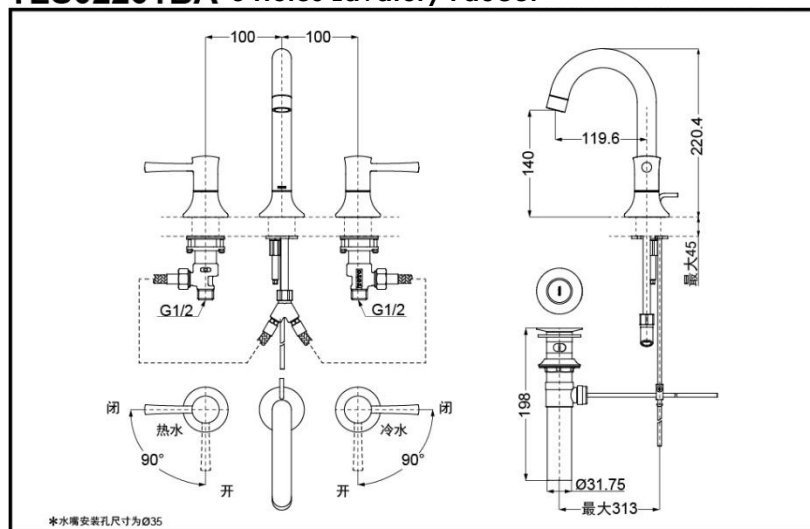

TOTO 3 Holes Lavatory Faucet

TLS02201BA
(W/ pop-up
waste)

Reduce The
Water
Technology

TLS02201BA

FEATURES

- Elegant appearance.
- Beautiful curves reveal elegant taste.
- Unique aerial technology , smooth and moderate flow presents more comfort experience and saves water as well.

SPECIFICS

Water Inlet Requirement:
0.05MPa(Dynamic
Pressure)~1.0MPa(Static
Pressure)

Water Efficiency: Grade1
Spout: Bubbler equipped

TLS02201BA 3 Holes Lavatory Faucet

*TOTO公司保留对其产品规格和尺寸更改的权利。届时，恕不另行通知。

Others