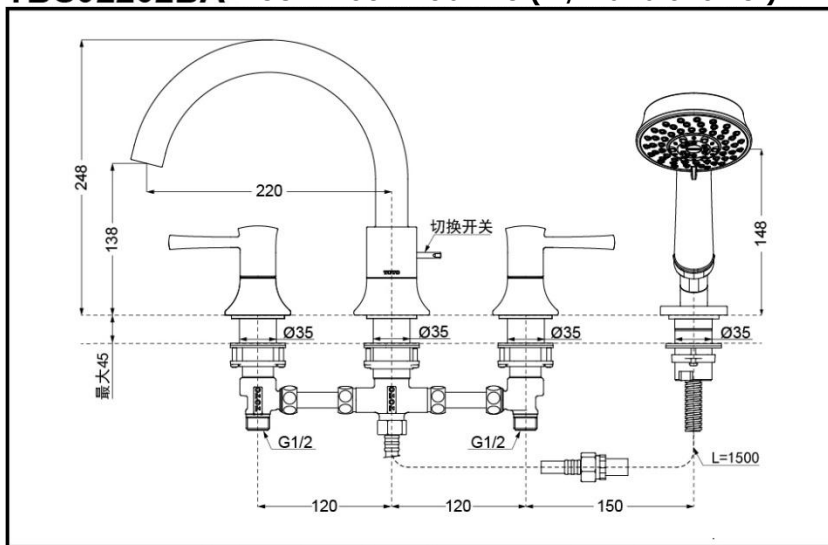

TBS02202BA

TBS02202BA

FEATURES

- Elegant appearance.
- Beautiful curves reveal elegant taste.
- Easy installation and usage.

SPECIFICS

Water Inlet Requirement:
0.05MPa(Dynamic Pressure)~1.0MPa(Static Pressure)

Water Efficiency:
Grade2(Hand Shower)

TBS02202BA Deck-Mount Tub Filler(W/ Hand Shower)

*TOTO(CHINA) CO.,LTD. All rights reserved.

Others

Series: LN