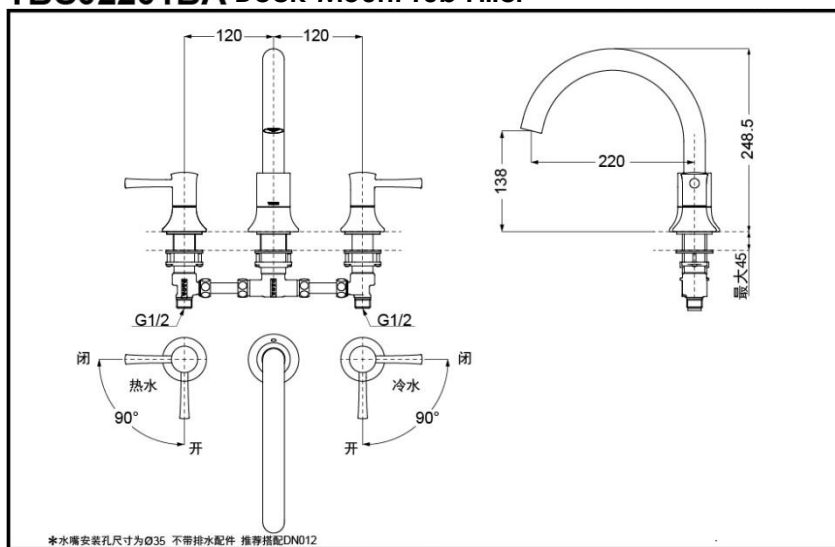

TBS02201BA Deck-Mount Tub Filler

*TOTO(CHINA) CO.,LTD. All rights reserved.

Others

Series: LN