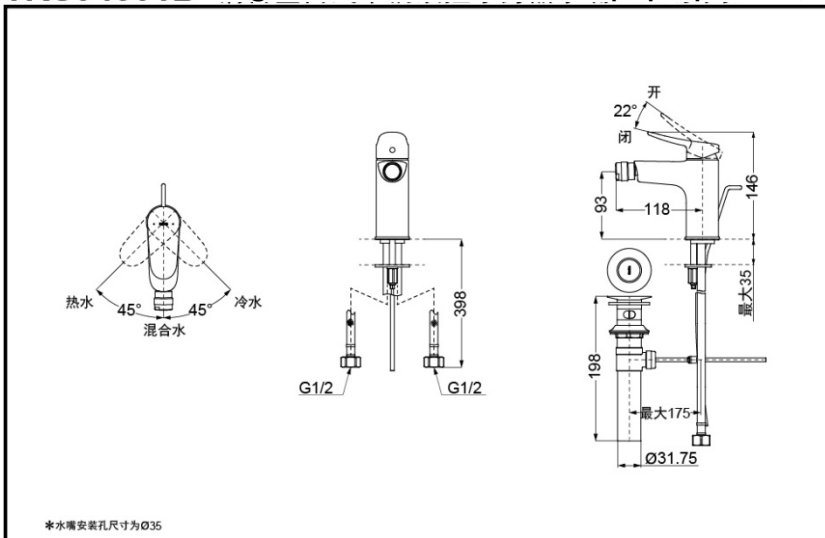

## Single-Lever Bidet Faucet

TRS04301B  
(W/ pop-up  
waste)

**WATER  
SAVING**

TRS04301B

### SPECIFICS

**Water Inlet Requirement:**  
0.05MPa(Dynamic Pressure)~1.0MPa(Static Pressure)

**Water Efficiency:** Grade1  
**Spout:** Bubbler equipped

### TRS04301B Single-Lever Bidet Faucet(W/ pop-up waste)

\*TOTO(CHINA) CO.,LTD. All rights reserved.