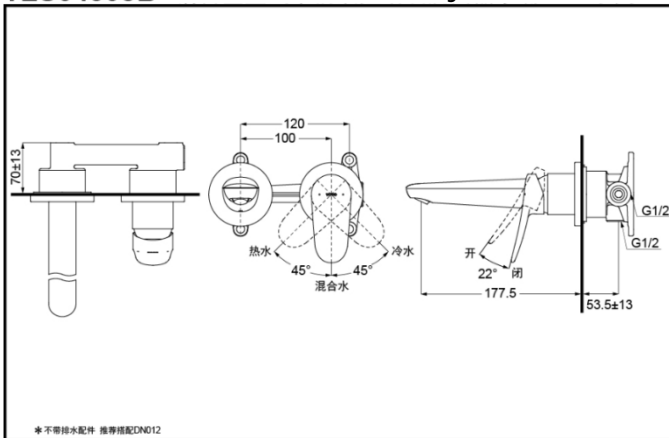

TOTO

Wall-Mounted Lavatory Faucet

TLS04308B
TLS04309B

TLS04308B
(W/O pop-up
waste)

TLS04309B
(W/ O pop-up
waste)

FEATURES

- Elegant appearance.
- Beautiful curves reveal elegant taste.
- Easy installation and usage.
- Unique aerial technology , smooth and moderate flow presents more comfort experience and saves water as well.

Reduce The
Water
Technology

TLS04308B Wall-Mounted Lavatory Faucet

*TOTO(CHINA) CO.,LTD. All rights reserved.

TLS04309B Wall-Mounted Lavatory Faucet

*TOTO(CHINA) CO.,LTD. All rights reserved.
TOTO(CHINA) CO.,LTD. www.toto.com.cn

SPECIFICS

Water Inlet Requirement :
0.05MPa(Dynamic
Pressure)~1.0MPa(Static
Pressure)

Water Efficiency : Grade1
Spout : Bubbler equipped

Others

Series : LF