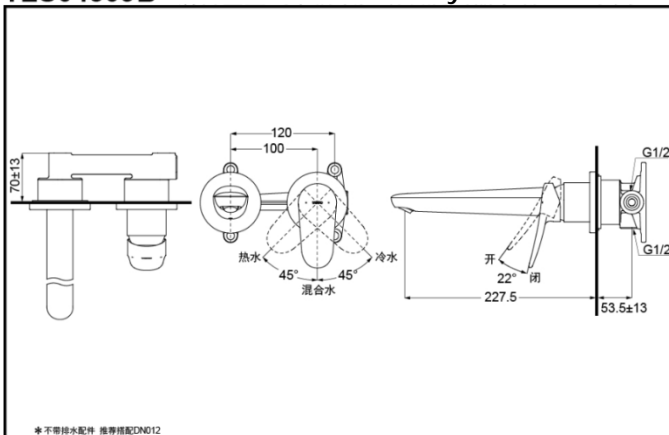

TOTO

Wall-Mounted Lavatory Faucet

TLS04308B
TLS04309B

TLS04308B
(W/O pop-up
waste)

TLS04309B
(W/ O pop-up
waste)

FEATURES

- Elegant appearance.
- Beautiful curves reveal elegant taste.
- Easy installation and usage.
- Unique aerial technology , smooth and moderate flow presents more comfort experience and saves water as well.

Reduce The
Water
Technology

TLS04308B Wall-Mounted Lavatory Faucet

*TOTO(CHINA) CO.,LTD. All rights reserved.

TLS04309B Wall-Mounted Lavatory Faucet

*TOTO(CHINA) CO.,LTD. All rights reserved.
TOTO(CHINA) CO.,LTD. www.toto.com.cn

SPECIFICS

Water Inlet Requirement :
0.05MPa(Dynamic
Pressure)~1.0MPa(Static
Pressure)

Water Efficiency : Grade1
Spout : Bubbler equipped

Others

Series : LF