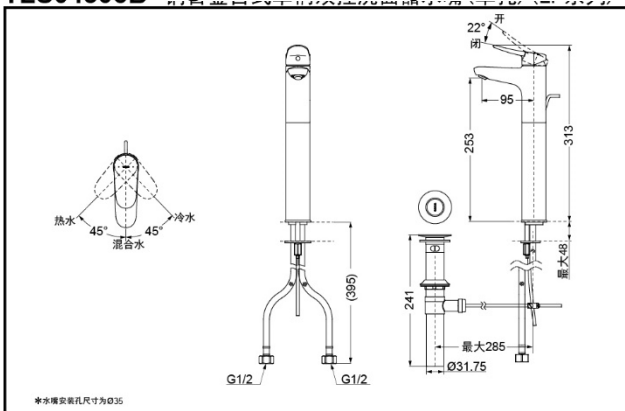

TOTO

Single-Lever Lavatory Faucet

TLS04306B
(W/ pop-up waste)

TLS04307B
(W/ O pop-up waste)

TLS04306B
TLS04307B

FEATURES

- Elegant appearance.
- Beautiful curves reveal elegant taste.
- Easy installation and usage.
- Unique aerial technology , smooth and moderate flow presents more comfort experience and saves water as well.

Reduce The
Water
Technology

SPECIFICS

Water Inlet Requirement:
0.05MPa(Dynamic Pressure)~1.0MPa(Static Pressure)

Water Efficiency: Grade1
Spout: Bubbler equipped

TLS04306B Single-Lever Lavatory Faucet

*TOTO(CHINA) CO.,LTD. All rights reserved.

TLS04307B Single-Lever Lavatory Faucet

*TOTO(CHINA) CO.,LTD. All rights reserved.

TOTO(CHINA) CO.,LTD. www.toto.com.cn

Others

Series: LF