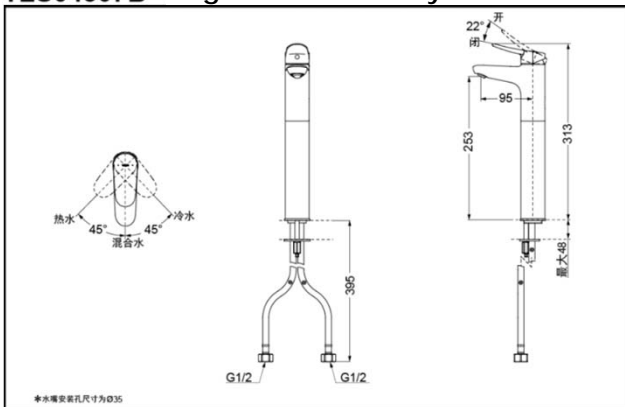

TOTO

Single-Lever Lavatory Faucet

TLS04306B
(W/ pop-up waste)

TLS04307B
(W/ O pop-up waste)

TLS04306B
TLS04307B

FEATURES

- Elegant appearance.
- Beautiful curves reveal elegant taste.
- Easy installation and usage.
- Unique aerial technology , smooth and moderate flow presents more comfort experience and saves water as well.

Reduce The
Water
Technology

SPECIFICS

Water Inlet Requirement:
0.05MPa(Dynamic Pressure)~1.0MPa(Static Pressure)

Water Efficiency: Grade1
Spout: Bubbler equipped

TLS04306B Single-Lever Lavatory Faucet

*TOTO(CHINA) CO.,LTD. All rights reserved.

TLS04307B Single-Lever Lavatory Faucet

*TOTO(CHINA) CO.,LTD. All rights reserved.

TOTO(CHINA) CO.,LTD. www.toto.com.cn

Others

Series: LF