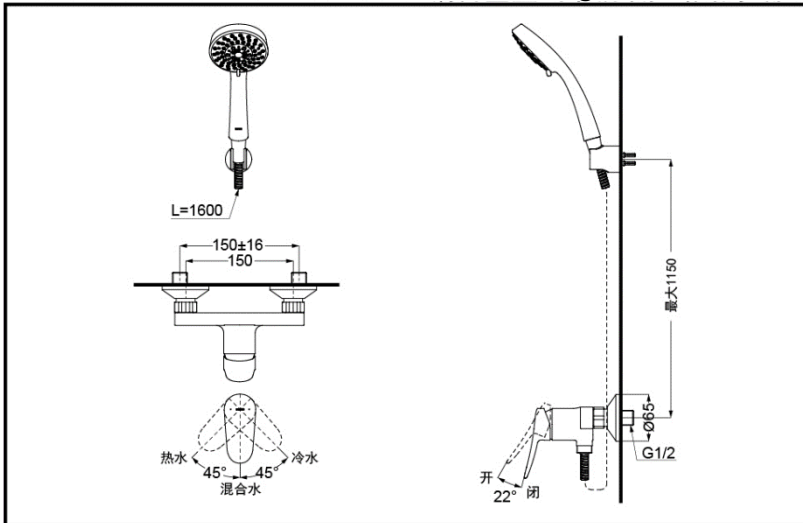

TBS04301B

TBW01018B
(5Modes)

TBW01017B

- ① TBS04301B
- ② TBW01018B
- ③ TBW01017B

FEATURES

- Elegant appearance.
- Beautiful curves reveal elegant taste.
- Easy installation and usage.

SPECIFICS

Water Inlet Requirement :
0.05MPa(Dynamic Pressure)~1.0MPa(Static Pressure)

Water Efficiency :
Grade2:TBW01018B
Grade3:TBW01017B

TBS04301B+TBW01018 Wall-Mount Single-Lever Shower Mixer

*TOTO(CHINA) CO.,LTD. All rights reserved.

Others

Series : LF
Recommend fittings : L series
Hand Shower