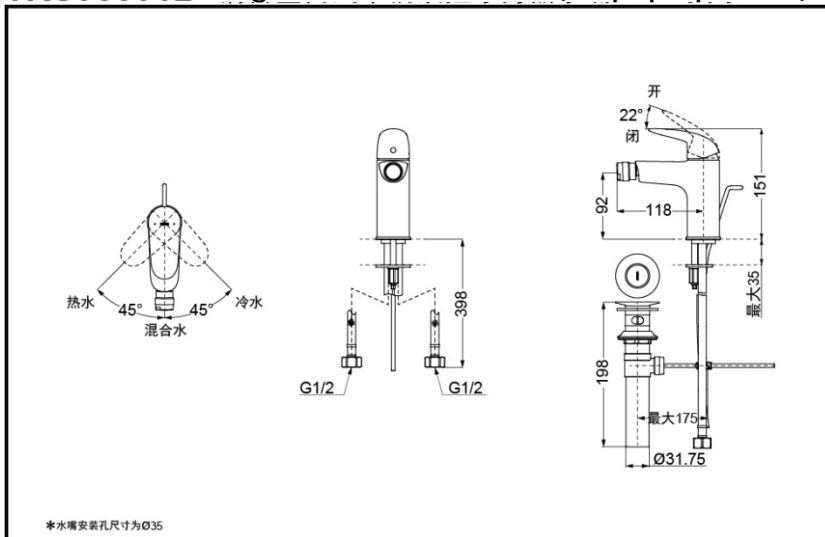

TOTO

Single-Lever Bidet Faucet

TRS03301B
(W/ pop-up
waste)

**WATER
SAVING**

TRS03301B

FEATURES

- Elegant appearance.
- Beautiful curves reveal elegant taste.
- Easy installation and usage.
- Unique aerial technology , smooth and moderate flow presents more comfort experience and saves water as well.

SPECIFICS

Water Inlet Requirement:
0.05MPa(Dynamic Pressure)~1.0MPa(Static Pressure)

Water Efficiency: Grade1
Spout: Bubblers equipped

TRS03301B Single-Lever Bidet Faucet(W/ pop-up waste)

*TOTO(CHINA) CO.,LTD. All rights reserved.

Others

Series: LC